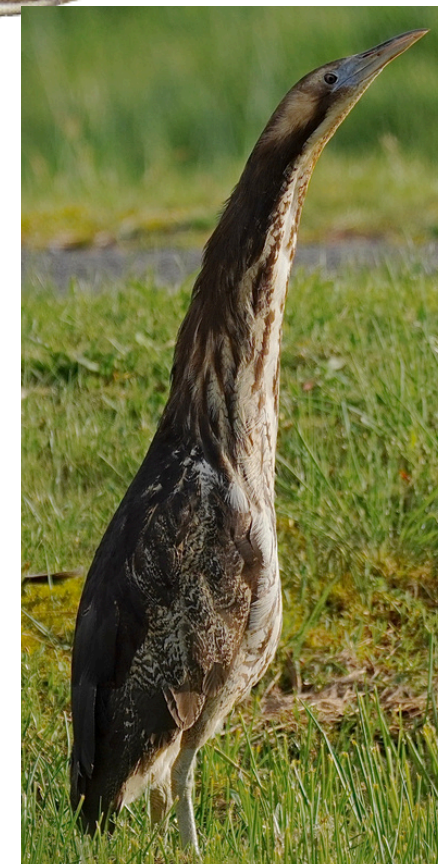

Aging bittern

Young bittern

- yellow eyes
- green legs
- down or more intricate pattern
- no signs of moult in wings

Adult bittern

- amber, darker eyes
- darker, merged colour over head, shoulders, back
- paler legs

< sub-adult v

adult >

adult >